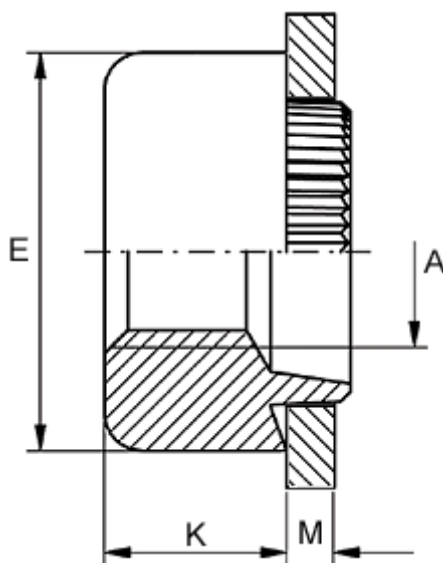

Article number: 12728000035800
Description: KLEE-coil 728 000 035.800
M3,5 Brass

Measures

Female thread A	= M3,5
Height K	= 3.0
Outer diameter E	= 7.0
Plate thickness	= 2.0 to 2.2
Recommended bore diameter +0.05	= 6.0